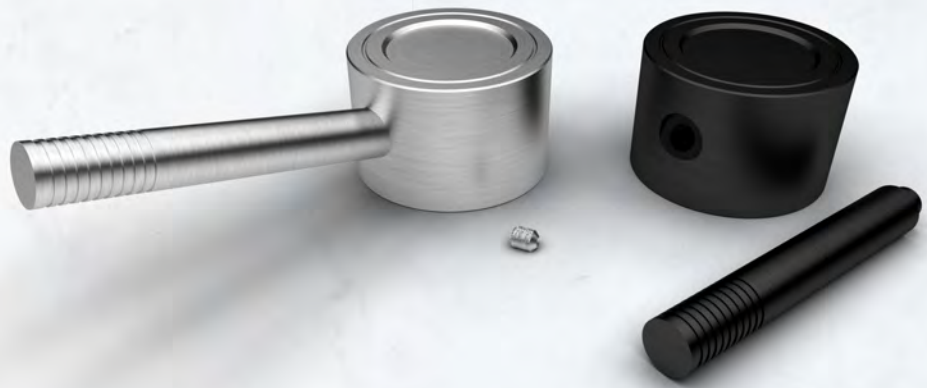

Other parts

Custom sizes and designs available on request.

Shifters

- made from aluminium
- available for Nexus 3 hub
- polished or anodized black