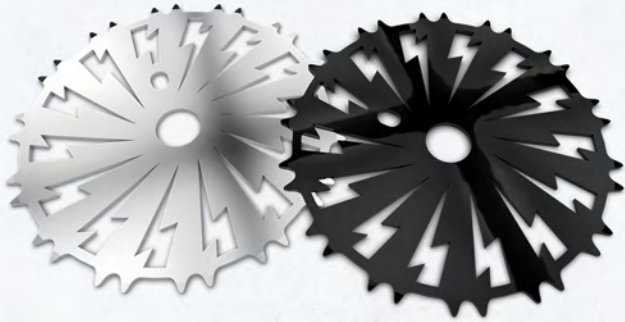

# Chainrings

CNC machined, for 1/8" chains, available polished or black.  
Custom sizes and designs available on request.